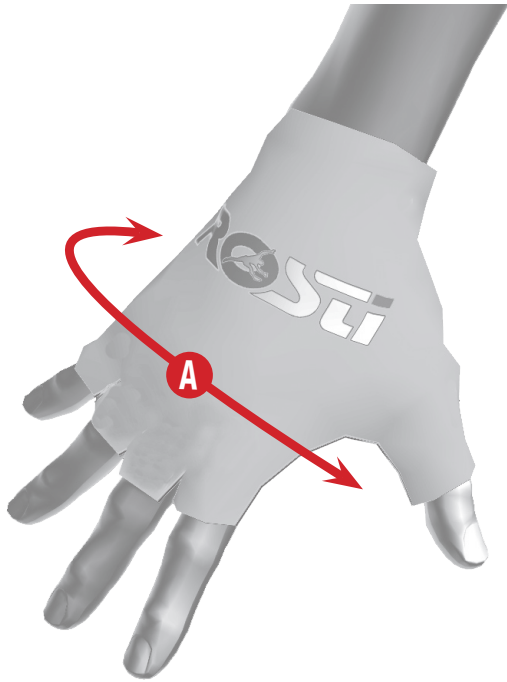

TABELLA TAGLIE / SIZING CHART

GUANTI - CALZE - COPRISCARPE / GLOVES - SOCKS - BOOTIES

GUANTI / GLOVES	A CIRCONFERENZA CIRCUMFERENZE	
	CM	INCHES
XS	16.5	6.5
S	17.8	7
M	19.1	7.5
L	20.3	8
XL	21.6	8.5
XXL	22.9	9